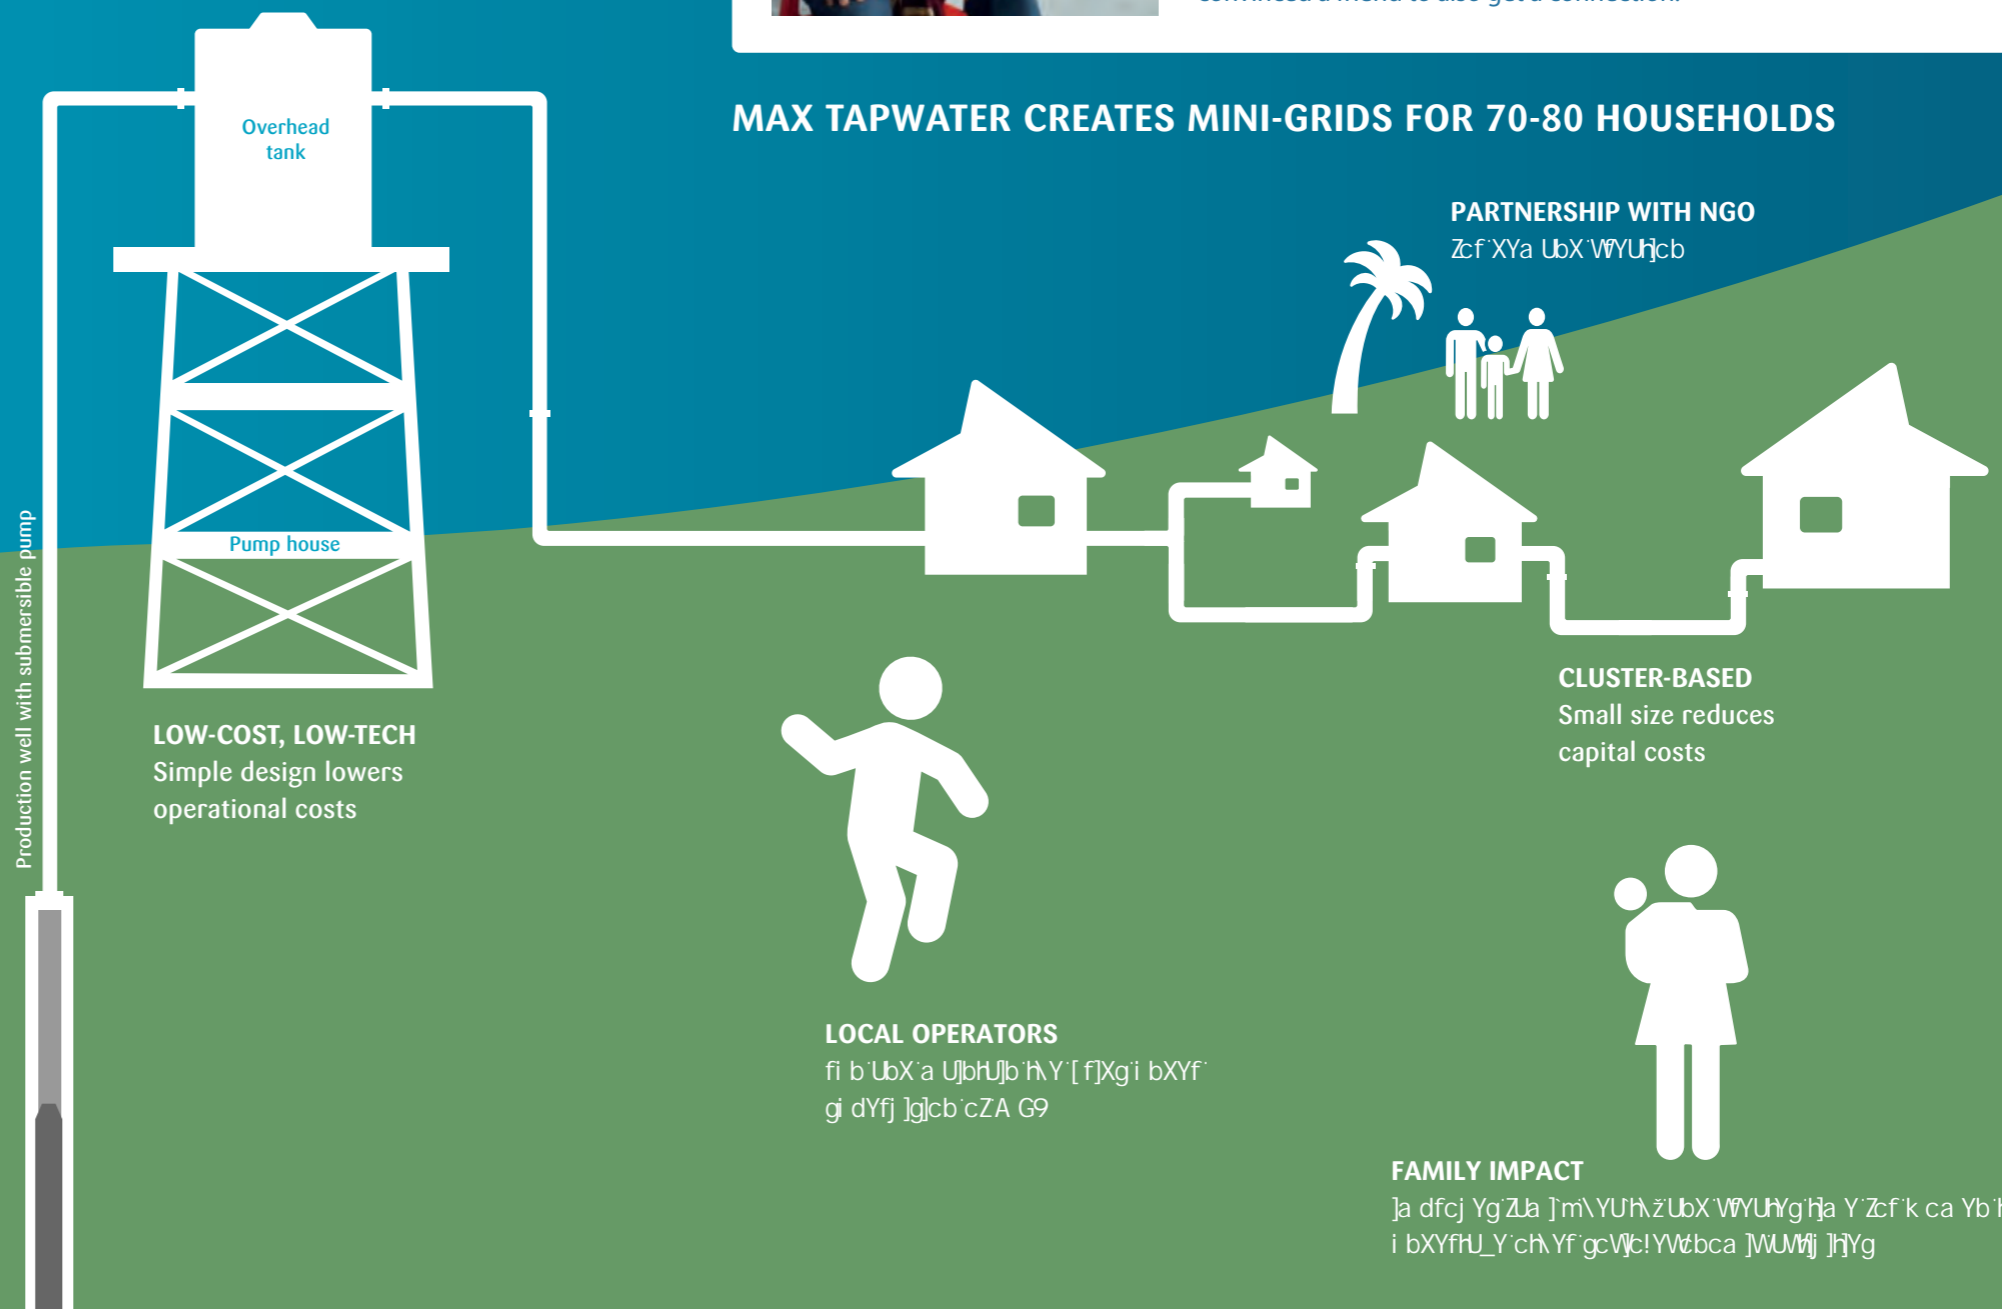

Max TapWater

A rural water company

From 2015 onwards, Max Foundation has studied and piloted different rural piped water systems. With that experience, we have decided to set up a Social Enterprise (Max TapWater) so every person in Bangladesh – young or old, rich or poor, rural or urban – can have safe, sufficient and affordable water delivered straight into their home.

With a fast-growing economy, a demand for safe water access within the household and only 2% of rural households currently having piped water access, there is a large market opportunity of over 100 million people. In addition, from a social impact perspective, piped water access has several benefits: various reports have shown that safe -piped- water inside the house has a positive impact on health, children's development and position of women and girls who no longer have to labour for the collection of water.

Max TapWater addresses the need for water through connecting households to a piped water grid, operated by a local operator, which supplies clean safe water inside their homes. Households pay a one-time connection fee and a monthly water tariff.

The Max TapWater business model is scalable and financially viable.

MAX TAPWATER CREATES MINI-GRIDS FOR 70-80 HOUSEHOLDS

CUSTOMER EXPERIENCE

Beauty, a customer of the Talora piped water system (our piped-grid pilot programme) and a mother of two children, already had access to a tube well.